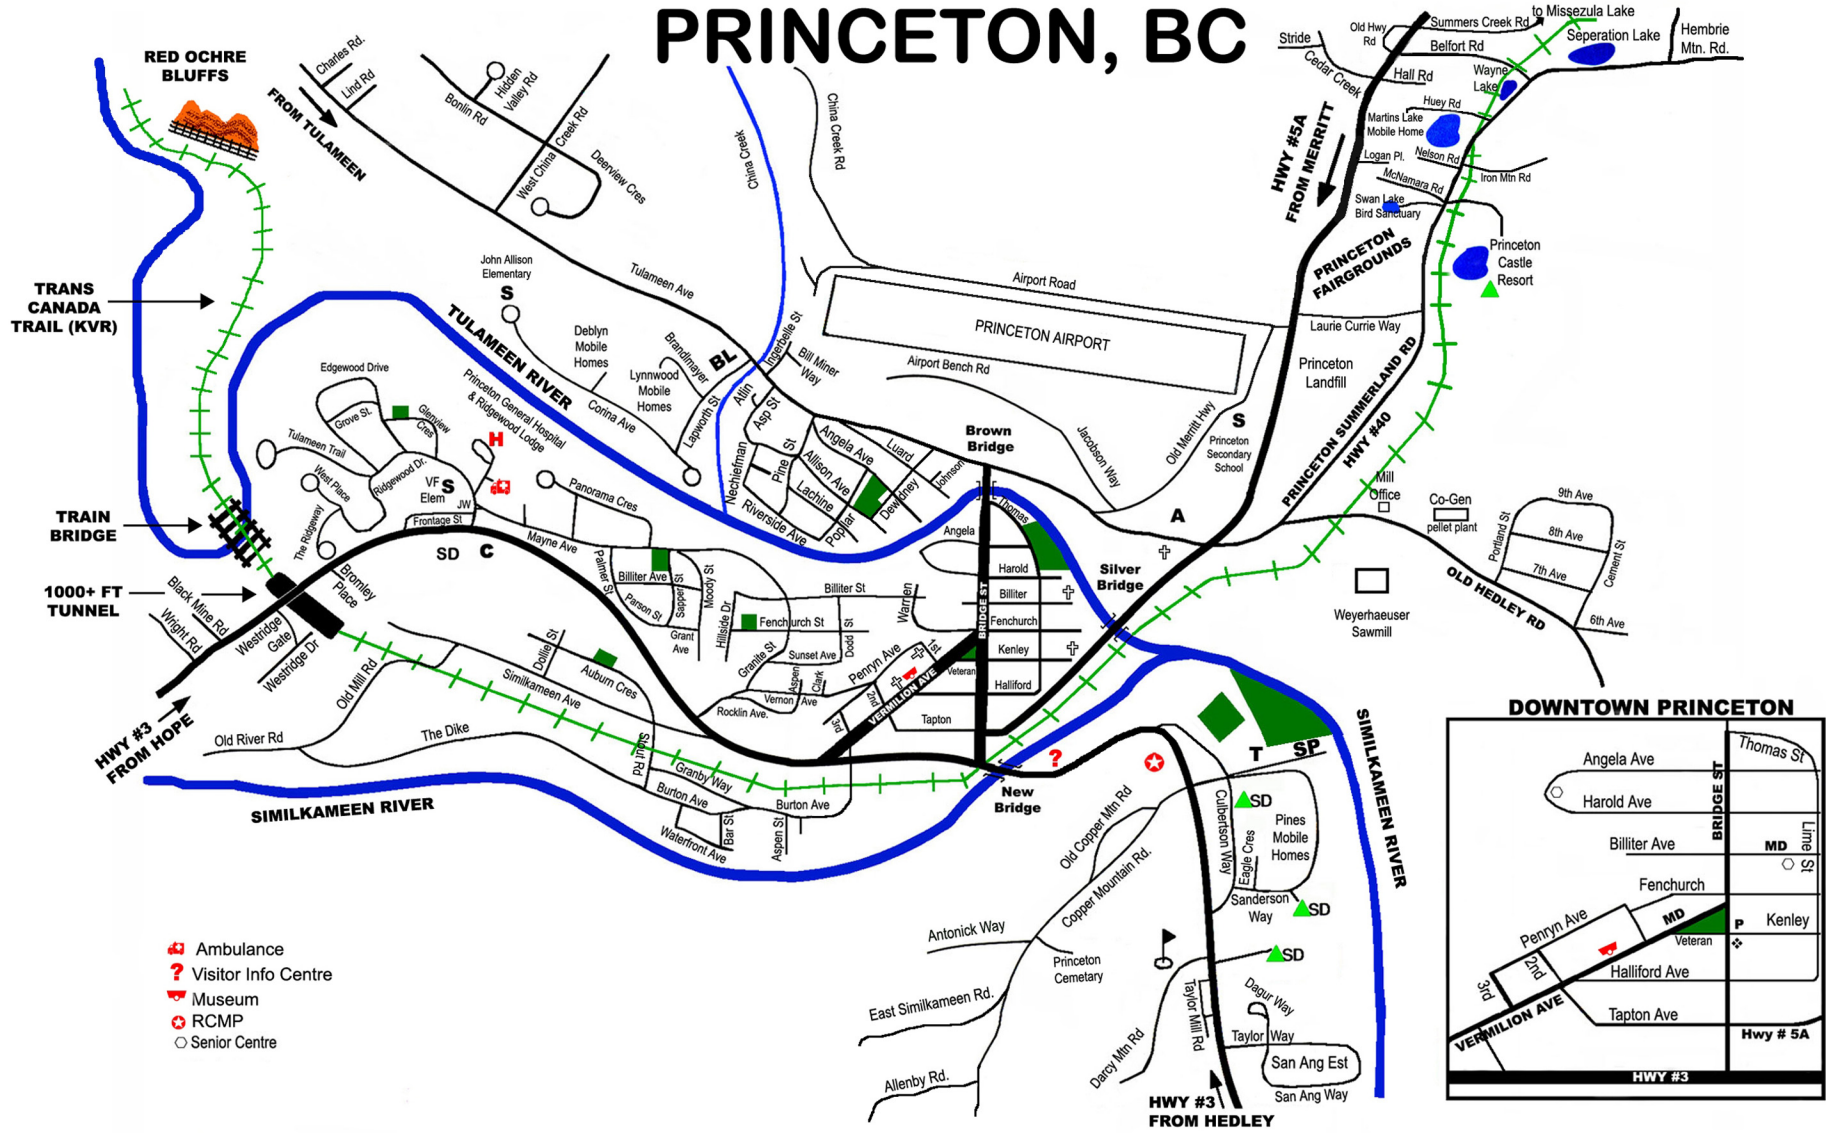

PRINCETON, BC